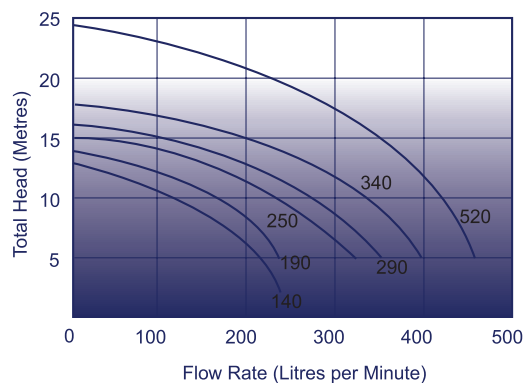

By eliminating reverse rotation of the impeller in high pressure situations ensures reliability, less energy and lower operating costs.

SPECIFICATIONS

WARRANTY

To find out more visit astralpool.com.au

Model		Voltage	Full Load Amps	Phase	In-put	Full Load	Flow Rate @ 8 m/h	Conns "mm"
FX 140	Flooded Suction Pump 0.50 HP	240	2.9	Single	650	2.75	140 lpm	40/50
FX 190	Flooded Suction Pump 0.75 HP	240	3.2	Single	822	3.47	190 lpm	40/50
FX 250	Flooded Suction Pump 1.00 HP	240	4.3	Single	1015	4.38	250 lpm	40/50
FX 340	Flooded Suction Pump 1.50 HP	240	6.6	Single	1617	7.10	340 lpm	40/50
FX 520	Flooded Suction Pump 2.00 HP	240	8.3	Single	1900	8.85	520 lpm	40/50