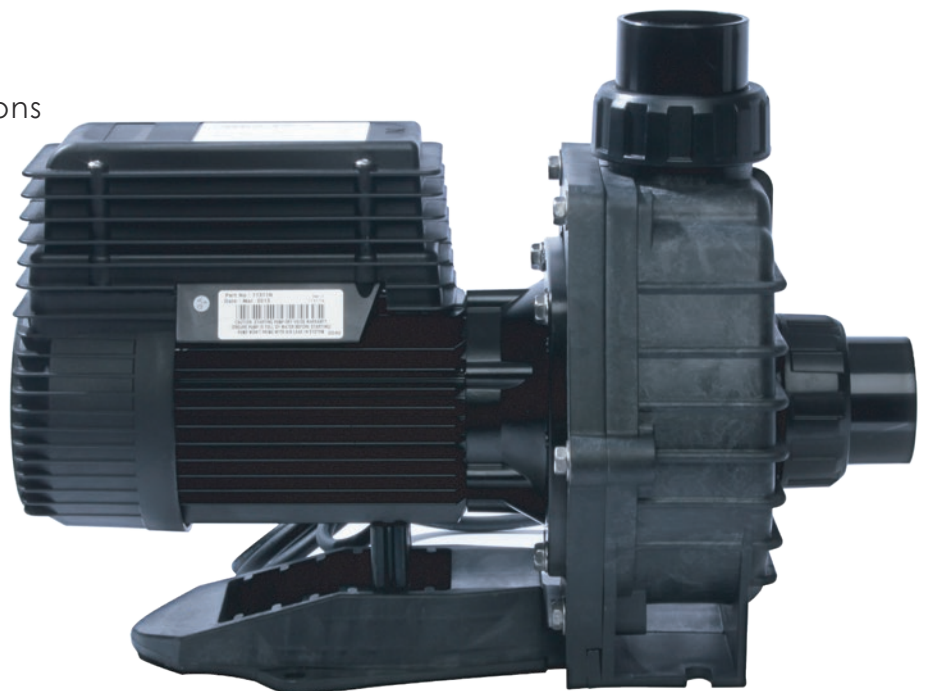

FX Pool & Spa Pump

- ✓ No hair or lint pot
- ✓ Whisper quiet operation
- ✓ Ideal as a 'booster pump'
- ✓ Flooded suction applications

FX Pool & Spa Pump

In line with AstralPool's policy of building reliable, high quality pumps for every possible pool & spa application, the AstralPool FX Series flooded suction pumps fill an important market niche. Designed for use as 'booster' pumps for situations where flooded suction is possible and a hair and lint pot is unnecessary, the range of FX Series pumps is amazingly versatile.

There are smaller horse power models that are ideally suited for use where flow rates are not huge. They are equally at home as solar pumps, with above-ground pools and as circulating pumps for heating systems. In each situation they provide just the quiet, reliable and efficient performance required. For the more demanding applications, such as swim jet pumps and multi jet spa pumps, the larger horsepower models are designed to deliver the high water flow required.

All AstralPool pumps use the highest quality materials and the FX is no exception. As a result it can deliver the power needed to move large volumes of water while generating very little operating noise.

By eliminating reverse rotation of the impeller in high pressure situations ensures reliability, less energy and lower operating costs.

SPECIFICATIONS

WARRANTY

To find out more visit astralpool.com.au

Model		Voltage	Full Load Amps	Phase	In-put	Full Load	Flow Rate @ 8 m/h	Conns "mm"
FX 140	Flooded Suction Pump 0.50 HP	240	2.9	Single	650	2.75	140 lpm	40/50
FX 190	Flooded Suction Pump 0.75 HP	240	3.2	Single	822	3.47	190 lpm	40/50
FX 250	Flooded Suction Pump 1.00 HP	240	4.3	Single	1015	4.38	250 lpm	40/50
FX 340	Flooded Suction Pump 1.50 HP	240	6.6	Single	1617	7.10	340 lpm	40/50
FX 520	Flooded Suction Pump 2.00 HP	240	8.3	Single	1900	8.85	520 lpm	40/50