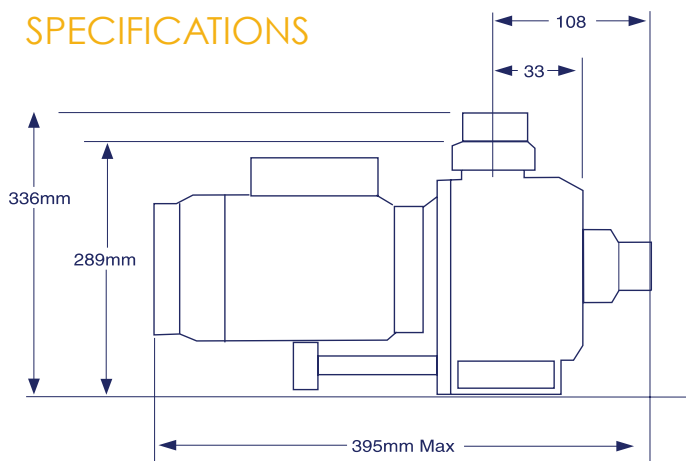

By eliminating reverse rotation of the impeller in high pressure situations ensures reliability, less energy and lower operating costs.

SPECIFICATIONS

WARRANTY

To find out more visit astralpool.com.au

Model		Voltage	Full Load Amps	Phase	In-put	Full Load	Flow Rate @ 8 m/h	Conns "mm"
FX 140	Flooded Suction Pump 0.50 HP	240	2.9	Single	650	2.75	140 lpm	40/50
FX 190	Flooded Suction Pump 0.75 HP	240	3.2	Single	822	3.47	190 lpm	40/50
FX 250	Flooded Suction Pump 1.00 HP	240	4.3	Single	1015	4.38	250 lpm	40/50
FX 340	Flooded Suction Pump 1.50 HP	240	6.6	Single	1617	7.10	340 lpm	40/50
FX 520	Flooded Suction Pump 2.00 HP	240	8.3	Single	1900	8.85	520 lpm	40/50