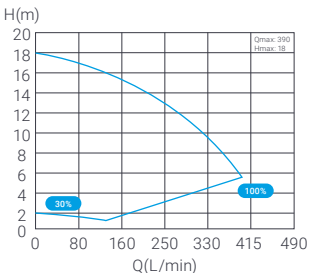

Performance Curve

InverFLOW Pro 300i