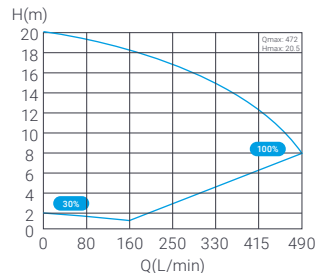

TECHNICAL PARAMETERS

InverFLOW Pro	Voltage (V/Hz)	P1 kW (HP)	Running Amps	Qmax (L/min)	Hmax (m)	Circulation Flow (L/min)	
						8m	10m
P300i	220 ~ 250 / 50/60	0.75 (1)	3.3	390	18	300	235
P400i	220 ~ 250 / 50/60	1.05 (1.5)	4.6	433	20	384	322
P500i	220 ~ 250 / 50/60	1.4 (2)	6.1	472	20.5	460	408

Performance Curve

InverFLOW Pro 300i

InverFLOW Pro 400i

InverFLOW Pro 500i

**Statutory 12 months warranty applies if purchased online through a non-Madimack Certified Online Dealer.