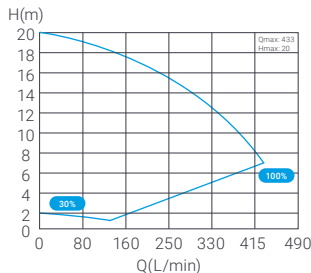

InverFLOW Pro 400i