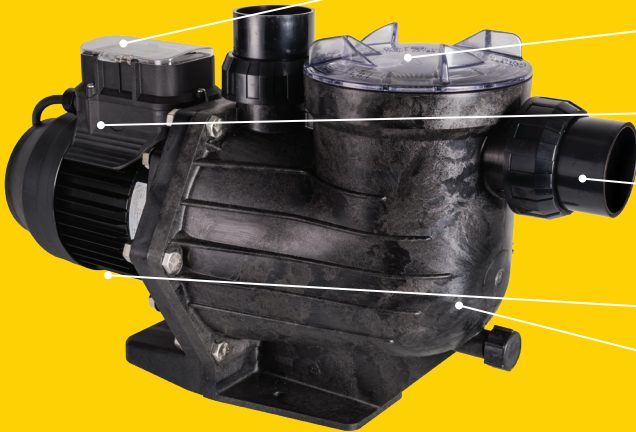

DAVEY

PowerMaster® ECO

Swimming Pool Pump