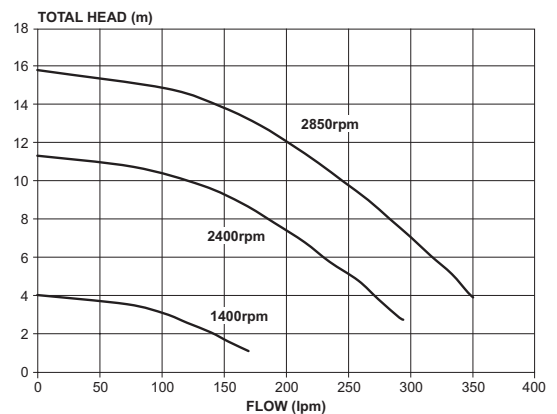

HYDRAULIC PERFORMANCE