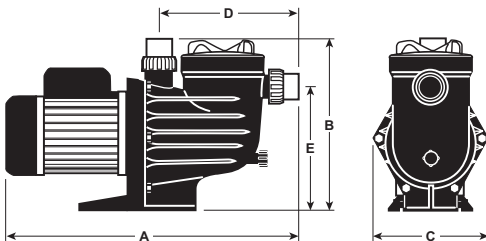

DIMENSIONS (mm)

Type	A	B	C	D	E	Mounting Holes Diameter	Inlet PVC	Outlet PVC	Net Weight (kg)
PMECO	645	330	250	305	246	10	*40/50	*40/50	15.9