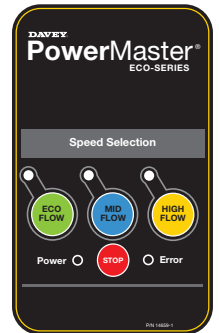

Low Energy Operation:

Your PowerMaster ECO Series pump has 3 speed settings which are also programmable:

1. Eco Flow – Lowest Speed
2. Mid Flow – Medium Speed
3. High Flow – Highest Speed

- Eco Flow mode provides the lowest speed and therefore the greatest energy savings.
- For programmable speed options and settings, please contact Davey, your Davey dealer or Davey pool pump installation professional.