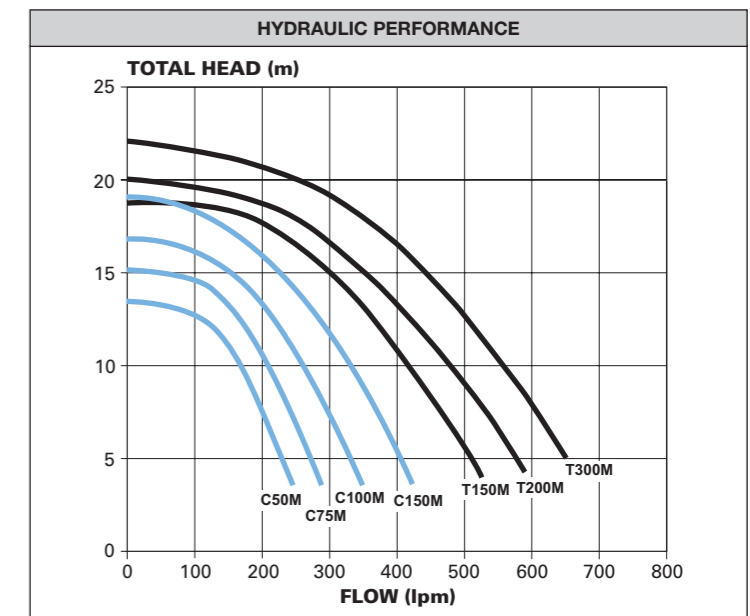

ELECTRICAL DATA							
Model – Typhoon	C50M	C75M	C100M	C150M	T150M	T200M	T300M
Voltage	220-250V						
Supply frequency	50Hz						
Phase	Single						
Run Current	3.3A	5.0A	5.8A	6.6A	7.9A	9.2A	10.8A
Input power (P ₁)	800W	1100W	1200W	1600W	1900W	2200W	2800W
Output power (P ₂)	440W	550W	750W	1100W	1100W	1500W	2200W
RPM	2900						
Enclosure class	IP55						
Insulation class	F						
Approval No.	W2442						