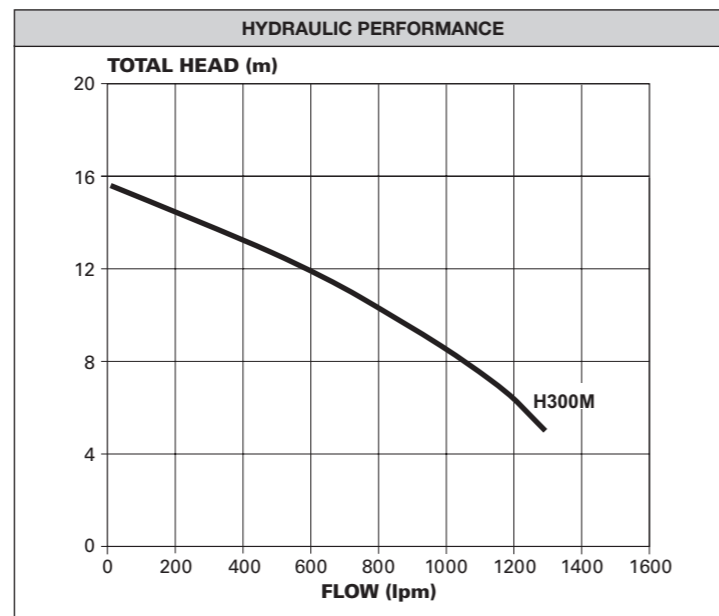

Davey Swim Jet Systems

DAVEY Hurricane®

Turbo Pump

- High powered pump providing high jet of water
- Swim jet controlled by air switch on swim jet, not pump
- 65mm barrel unions for easy installation
- Simple installation of swim jet – only one hole required for both suction & return points
- Designed for dependability and long life
- Stainless steel pump shaft suited to salt water chlorinated pools
- Corrosion resistant body, foot and diffuser

ELECTRICAL DATA	
Voltage	220-250V
Supply frequency	50Hz
Phase	Single
Run Current	12.5A
Input power (P₁)	3000W
Output power (P₂)	2300W
RPM	2900
Enclosure class	IP55
Insulation class	F
Approval No.	W2442

DAVEY Typhoon™

- Self priming pump for trouble-free operation and air handling
- Built in thermal overload to protect the motor
- Strong performance and high flow for optimum water circulation
- Reinforced pump base keeps the motor high and dry for corrosion protection
- Stainless steel pump shaft suited for salt water chlorinated pools
- Large leaf basket to handle large leaves and debris with ease

ELECTRICAL DATA							
Model – Typhoon	C50M	C75M	C100M	C150M	T150M	T200M	T300M
Voltage	220-250V						
Supply frequency	50Hz						
Phase	Single						
Run Current	3.3A	5.0A	5.8A	6.6A	7.9A	9.2A	10.8A
Input power (P₁)	800W	1100W	1200W	1600W	1900W	2200W	2800W
Output power (P₂)	440W	550W	750W	1100W	1100W	1500W	2200W
RPM	2900						
Enclosure class	IP55						
Insulation class	F						
Approval No.	W2442						

Hurricane™ counter swim system