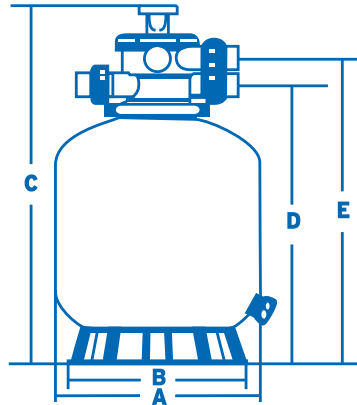

Durable Construction

The Titan Series thermoplastic sand filters have been designed and engineered to ensure you receive years of service with minimum maintenance. The body is constructed from food grade polyethylene which is both corrosion and UV resistant. The filters are also equipped with a robust base to ensure extra stability.

User Friendly

The ergonomic design of the Titan Series thermoplastic sand filter makes them easy to operate. Equipped with an ergonomic palm shaped multi-port handle for ease of use, a large sight indicator glass for clear backwash inspection, clamp lock design head with 360 degree rotation for easy installation and a drain plug making maintenance a breeze.

Quality Assurance

All Zodiac Titan Series thermoplastic sand filters are quality inspected and factory pressure tested at 300kpa (max working pressure 200kpa).

Schematic

Specifications

Model Number	Size (Inches)	A mm	B mm	C mm	D mm	E mm	Valve Connections	Maximum Flow rate	Silica sand (kg)	Diamond Brite*
ZP500	21	527	500	845	670	730	40mm	180LPM	85kg	64kg
ZP650	25	627	500	950	775	835	40mm	255LPM	145kg	109kg
ZP700	28	703	500	1020	845	905	40mm	320LPM	210kg	158kg

*Diamond Brite is an alternative filter media to sand providing superior water clarity, cuts backwashing up to 50% and filters particles down to 3 microns. Diamond Brite is environmentally safe and is made from natural materials

Zodiac lives in the backyards of Australian families, at home in the pool. Zodiac began and continues with a dedication to innovation and new product development, focused on ensuring a better way of life. Our products deliver solutions to take the hassle out of owning a pool. So, all that's left is for you to enjoy it; to enjoy a better life.